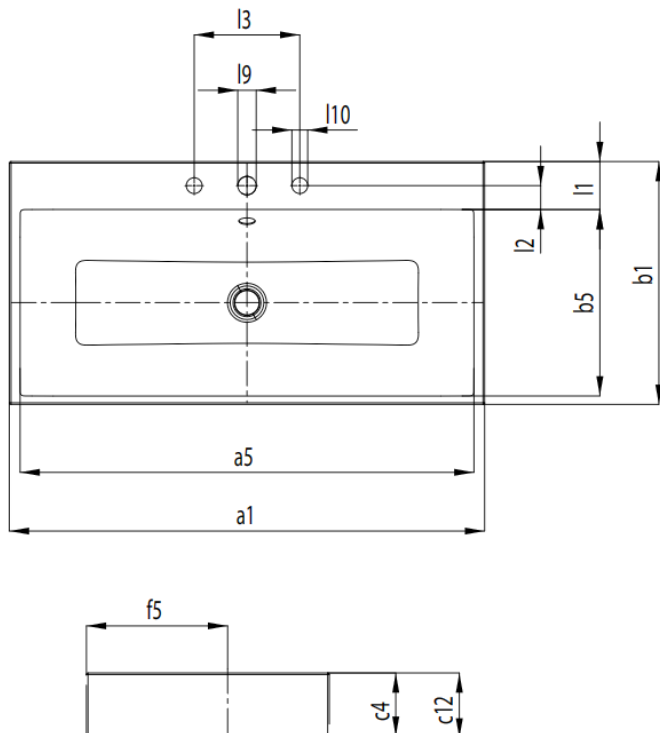

Brand : KALDEWEI, Germany
 Name : Puro 3158 Countertop Washbasin
 Item Code : 9008 0601 3001
 Designer : Anke Solomon
 Color / Finish: Alpine White
 Dimensions : Overall (LxWxH in cm)
 90 x 46 x 12.5cm

Product info:

- With overflow
- With tap platform
- Kaldewei Steel Enamel

Add-on:

- 2 x M30050G rubber seal

Model No.	3158	
External length	a1	900
Internal length	a5	860
External width	b1	460
Internal width	b5	354
Height of rim	c4	120
Distance basin surface to bottom edge of waste hole	c12	125
Distance outer edge to centre of waste hole	f5	267,5
Depth of tap deck	l1	90,5
Distance tap holes to edge	l2	45
Distance of tap holes	l3	200
Diameter of centre tap hole	l9	35
Diameter of outside tap holes (3 tap holes only)	l10	30
Weight of the enamelled washbasin in kg		17,1